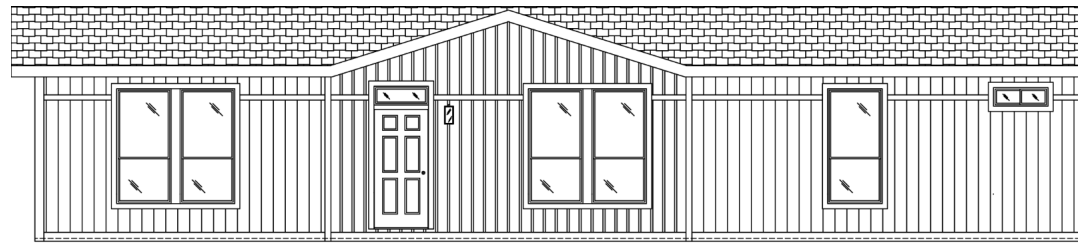

THE COLUMBIA RIVER SERIES

The Columbia River

2028

30' x 70'

DIMENSIONS

2,100 sf

LIVING SPACE

4

BEDROOMS

2

BATHROOMS

OVERVIEW

Super Wide and Spectacular now showing on dealer lot. Solid surface counters and other luxury touches.

Heritage Home Center

(425) 353-5464

or **Request Firm Quote**

EMAIL US

01 FLOOR PLAN

2,100 SQ FT · 30' x 70'

02 FRONT ELEVATION

FRONT SIDEWALL

REAR SIDEWALL

FRONT ENDWALL

REAR ENDWALL

The Columbia River 2028

4 Bedrooms | 2 Bathrooms | 2,100 sq ft

STANDARD FEATURES

- ✓ Energy Star Rating on home
- ✓ LP Smartside Panel Siding
- ✓ Weather Resistant House Wrap Under Siding
- ✓ Large Dormer with Board and Batten Accent Area
- ✓ Oversized Eaves and Overhangs
- ✓ Architectural Shingles with Lifetime Warranty (Limited)
- ✓ Sherwin Williams Paint - Interior and Exterior
- ✓ Tape and Texture with Square Corner Drywall
- ✓ Baseboard Molding in Vinyl Floor Areas
- ✓ 9' Tall Flat Ceilings
- ✓ Hardwood Cabinets with 42" Tall Overhead Cabinets
- ✓ 6" Recessed LED Lighting
- ✓ Ceiling Fan Ready in Living Room and Family Room
- ✓ Fiberglass Tubs and Showers
- ✓ Pfister Faucets Throughout
- ✓ Congoleum LUX Vinyl Flooring
- ✓ Shaw 25 ounce Stain Resistant Carpet
- ✓ Kwikset Door Hardware
- ✓ 6 Panel Front Door & 9 Lite Rear Door
- ✓ ecobee Smart Thermostat
- ✓ Carrier SmartComfort Electric Furnace
- ✓ 2"x6" Exterior Walls
- ✓ 2"x4" Interior Walls