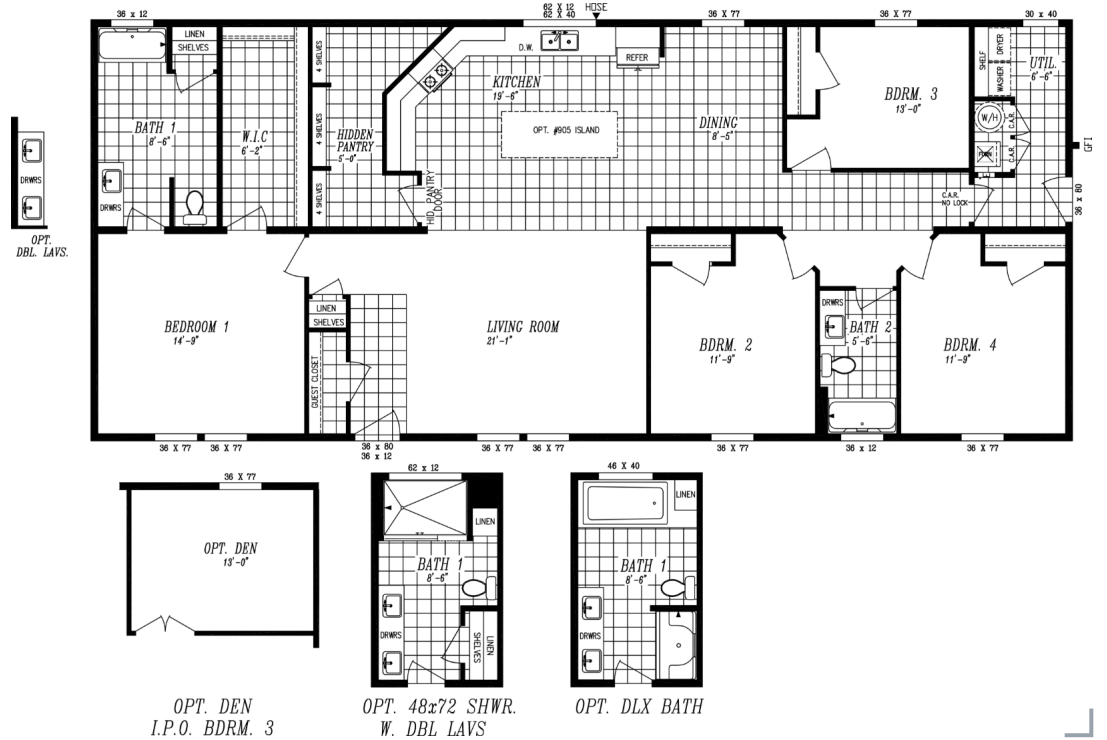

THE COLUMBIA RIVER SERIES

The Columbia River

2028

30' x 70'

DIMENSIONS

2,100 sf

LIVING SPACE

4

BEDROOMS

2

BATHROOMS

OVERVIEW

Super Wide and Spectacular now showing on dealer lot. Solid surface counters and other luxury touches.

Heritage Home Center

(425) 353-5464

or **Request Firm Quote**

EMAIL US

01 FLOOR PLAN

2,100 SQ FT · 30' x 70'

02 FRONT ELEVATION

FRONT SIDEWALL

REAR SIDEWALL

FRONT ENDWALL

REAR ENDWALL

The Columbia River 2028

4 Bedrooms | 2 Bathrooms | 2,100 sq ft

STANDARD FEATURES

- ✓ Energy Star Rating on home
- ✓ LP Smartside Panel Siding
- ✓ Weather Resistant House Wrap Under Siding
- ✓ Large Dormer with Board and Batten Accent Area
- ✓ Oversized Eaves and Overhangs
- ✓ Architectural Shingles with Lifetime Warranty (Limited)
- ✓ Sherwin Williams Paint - Interior and Exterior
- ✓ Tape and Texture with Square Corner Drywall
- ✓ Baseboard Molding in Vinyl Floor Areas
- ✓ 9' Tall Flat Ceilings
- ✓ Hardwood Cabinets with 42" Tall Overhead Cabinets
- ✓ 6" Recessed LED Lighting
- ✓ Ceiling Fan Ready in Living Room and Family Room
- ✓ Fiberglass Tubs and Showers
- ✓ Pfister Faucets Throughout
- ✓ Congoleum LUX Vinyl Flooring
- ✓ Shaw 25 ounce Stain Resistant Carpet
- ✓ Kwikset Door Hardware
- ✓ 6 Panel Front Door & 9 Lite Rear Door
- ✓ ecobee Smart Thermostat
- ✓ Carrier SmartComfort Electric Furnace
- ✓ 2"x6" Exterior Walls
- ✓ 2"x4" Interior Walls